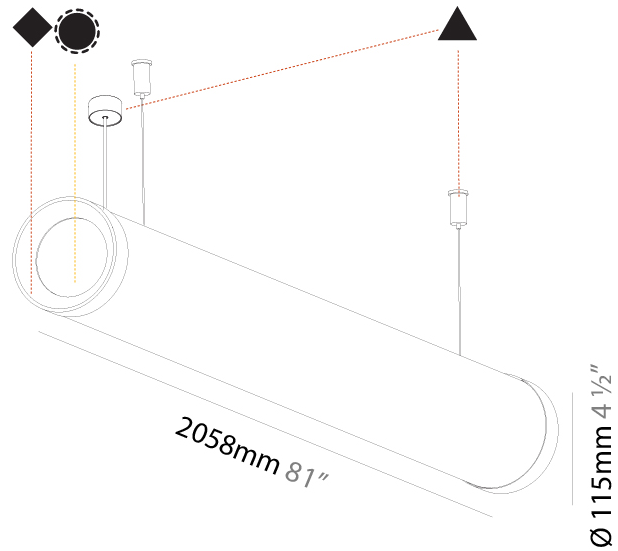

GENERAL

Series: Bunga Plus
Brand: Prolicht
Division: Architectural
Mounting Type: Suspension
Mounting Location: Ceiling
Subcategory: Profile

PHYSICAL

Shape: Cylinder
Length (mm): 2058
Length (in): 81
Width (mm): 115
Width (in): 4 1/2
Height (mm): 115
Height (in): 4 1/2
Max. Overall Height (mm): 2115
Max. Overall Height (in): 83 1/4
Light Distribution: Omnidirectional
Weight (kg): 6.492
Weight (lbs): 14.312
Diffuser: PMMA - Opal
Fixture Finish: SSR / BKV / CWI / CRY / HAB / UFT / ITA / RUA / FTG / MYG / LOD / PUS / FRO / FUP / KIA / POP / BLS / SPG / MEY / GOH / GUM / CHC / COM / ABZ / JAG / OBR / MOS / ROR
Fixture Material: Aluminum
Cable Details: 2000mm or 4000mm Transparent Cable
Upon Request: Cable colour - White / Black / Orange / Red

ELECTRICAL

Lamp Type: LED (Zhaga Standard)
Input Wattage (W): 35
Total Output Wattage (W): 28 / 22.8 (3500K)
Dimming: Non-Dimming / Phase Dimming (120Vac only) / 0-10V Dimming
Driver Included: Yes
Driver Location: Integrated
Driver Type: Constant Current - 120 / 277Vac
Driver Class: Class 2
Input Voltage (V): 120 - 277
Constant Current (MA): 350 / 500 (3500K)

LED

Color Temperature (°K): 3000 / 3500 / 4000
Max. Delivered Lumen (lm): 3870 / 4008 / 4090
CRI: >80 CRI
Lamp Life (hrs): 50000

OPTICAL

RATINGS AND CERTIFICATIONS

Certified By: Certified for North American Standards
IP rating: IP20