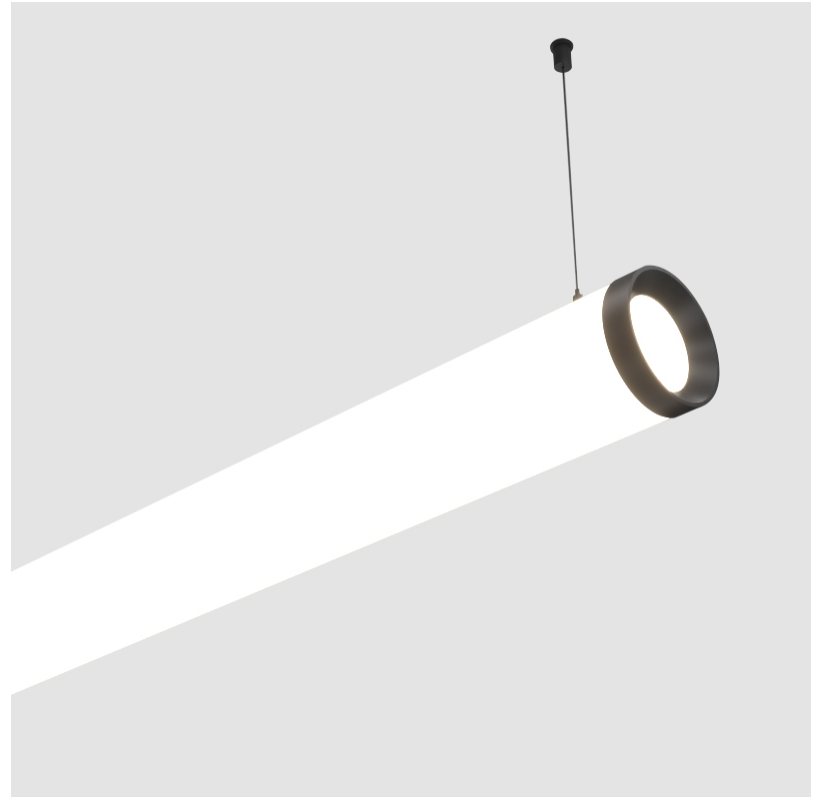

GENERAL

Series: Bunga Plus
Brand: Prolicht
Division: Architectural
Mounting Type: Suspension
Mounting Location: Ceiling
Subcategory: Profile

PHYSICAL

Shape: Cylinder
Length (mm): 2058
Length (in): 81
Width (mm): 115
Width (in): 4 1/2
Height (mm): 115
Height (in): 4 1/2
Max. Overall Height (mm): 2115
Max. Overall Height (in): 83 1/4
Light Distribution: Omnidirectional
Weight (kg): 6.492
Weight (lbs): 14.312
Diffuser: PMMA - Opal
Fixture Finish: SSR / BKV / CWI / CRY / HAB / UFT / ITA / RUA / FTG / MYG / LOD / PUS / FRO / FUP / KIA / POP / BLS / SPG / MEY / GOH / GUM / CHC / COM / ABZ / JAG / OBR / MOS / ROR
Fixture Material: Aluminum
Cable Details: 2000mm or 4000mm Transparent Cable
Upon Request: Cable colour - White / Black / Orange / Red

ELECTRICAL

Lamp Type: LED (Zhaga Standard)
Input Wattage (W): 35
Total Output Wattage (W): 28 / 22.8 (3500K)
Dimming: Non-Dimming / Phase Dimming (120Vac only) / 0-10V Dimming
Driver Included: Yes
Driver Location: Integrated
Driver Type: Constant Current - 120 / 277Vac
Driver Class: Class 2
Input Voltage (V): 120 - 277
Constant Current (MA): 350 / 500 (3500K)

LED

Color Temperature (°K): 3000 / 3500 / 4000
Max. Delivered Lumen (lm): 3870 / 4008 / 4090
CRI: >80 CRI
Lamp Life (hrs): 50000

OPTICAL

RATINGS AND CERTIFICATIONS

Certified By: Certified for North American Standards
IP rating: IP20