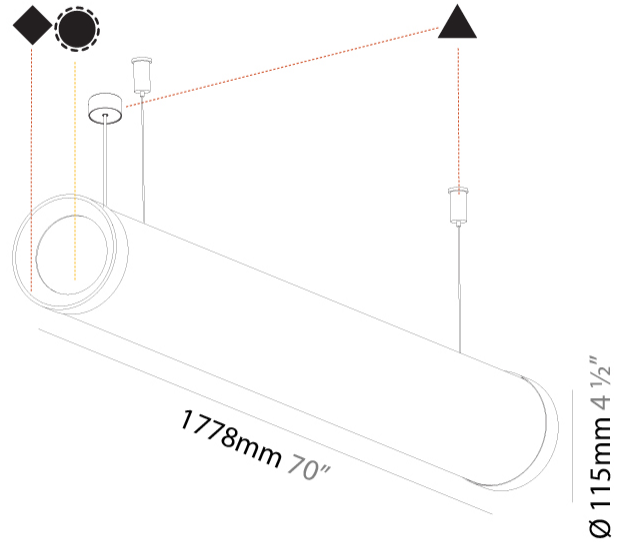

GENERAL

Series: Bunga Plus
Brand: Prolicht
Division: Architectural
Mounting Type: Suspension
Mounting Location: Ceiling
Subcategory: Profile

PHYSICAL

Shape: Cylinder
Length (mm): 1778
Length (in): 70
Width (mm): 115
Width (in): 4 1/2
Height (mm): 115
Height (in): 4 1/2
Max. Overall Height (mm): 2115
Max. Overall Height (in): 83 1/4
Light Distribution: Omnidirectional
Weight (kg): 5.763
Weight (lbs): 12.705
Diffuser: PMMA - Opal
Fixture Finish: SSR / BKV / CWI / CRY / HAB / UFT / ITA / RUA / FTG / MYG / LOD / PUS / FRO / FUP / KIA / POP / BLS / SPG / MEY / GOH / GUM / CHC / COM / ABZ / JAG / OBR / MOS / ROR
Fixture Material: Aluminum
Cable Details: 2000mm or 4000mm Transparent Cable
Upon Request: Cable colour - White / Black / Orange / Red

ELECTRICAL

Lamp Type: LED (Zhaga Standard)
Input Wattage (W): 30
Total Output Wattage (W): 24 / 19.2 (3500K)
Dimming: Non-Dimming / Phase Dimming (120Vac only) / 0-10V Dimming
Driver Included: Yes
Driver Location: Integrated
Driver Type: Constant Current - 120 / 277Vac
Driver Class: Class 2
Input Voltage (V): 120 - 277
Constant Current (MA): 350 / 400 (3500K)

LED

Color Temperature (°K): 3000 / 3500 / 4000
Max. Delivered Lumen (lm): 3320 / 3440 / 3510
CRI: >80 CRI
Lamp Life (hrs): 50000

OPTICAL

RATINGS AND CERTIFICATIONS

Certified By: Certified for North American Standards
IP rating: IP20