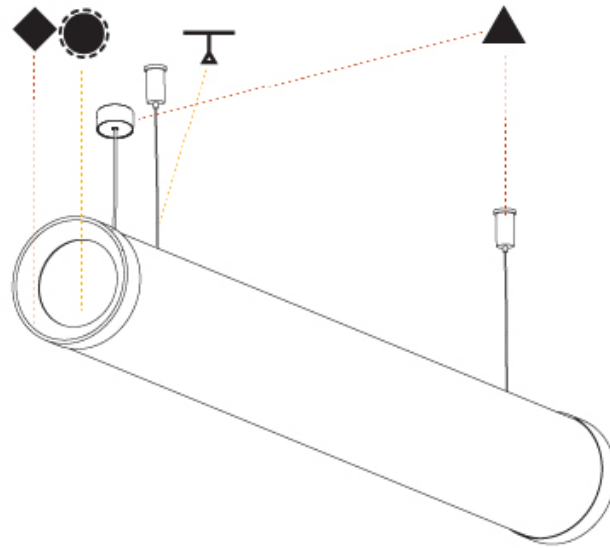

BUNGA PLUS SUSPENSION

A30704-

PROJECT
TYPE
SPECIFIER
QUANTITY
DATE

A