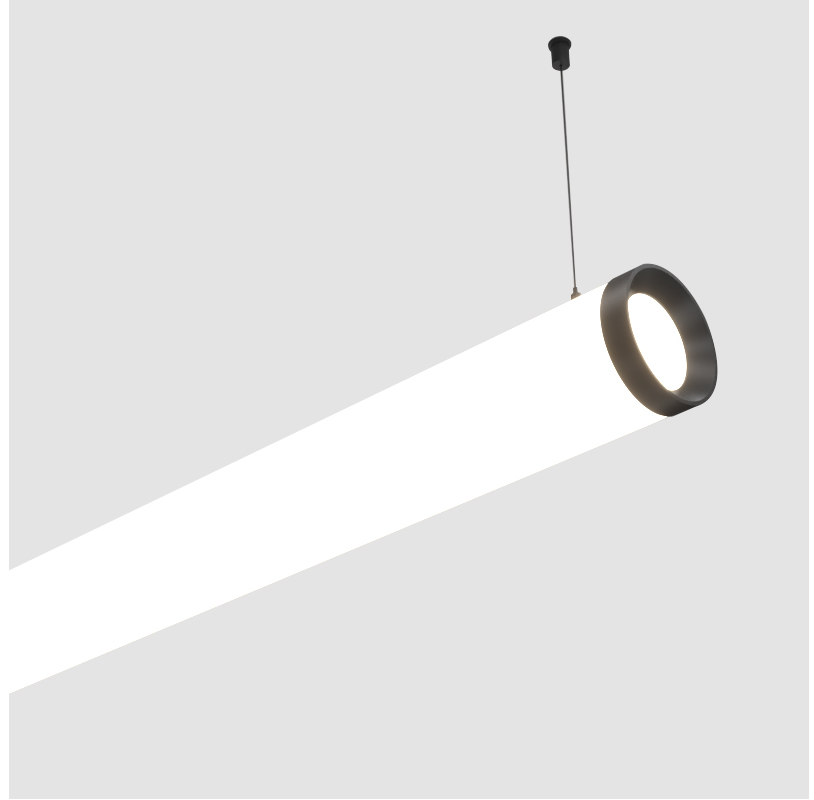

GENERAL

Series: Bunga Plus
Brand: Prolicht
Division: Architectural
Mounting Type: Suspension
Mounting Location: Ceiling
Subcategory: Profile

PHYSICAL

Shape: Cylinder
Length (mm): 1778
Length (in): 70
Width (mm): 115
Width (in): 4 1/2
Height (mm): 115
Height (in): 4 1/2
Max. Overall Height (mm): 2115
Max. Overall Height (in): 83 1/4
Light Distribution: Omnidirectional
Weight (kg): 5.763
Weight (lbs): 12.705
Diffuser: PMMA - Opal
Fixture Finish: SSR / BKV / CWI / CRY / HAB / UFT / ITA / RUA / FTG / MYG / LOD / PUS / FRO / FUP / KIA / POP / BLS / SPG / MEY / GOH / GUM / CHC / COM / ABZ / JAG / OBR / MOS / ROR
Fixture Material: Aluminum
Cable Details: 2000mm or 4000mm Transparent Cable
Upon Request: Cable colour - White / Black / Orange / Red

ELECTRICAL

Lamp Type: LED (Zhaga Standard)
Input Wattage (W): 30
Total Output Wattage (W): 24 / 19.2 (3500K)
Dimming: Non-Dimming / Phase Dimming (120Vac only) / 0-10V Dimming
Driver Included: Yes
Driver Location: Integrated
Driver Type: Constant Current - 120 / 277Vac
Driver Class: Class 2
Input Voltage (V): 120 - 277
Constant Current (MA): 350 / 400 (3500K)

LED

Color Temperature (°K): 3000 / 3500 / 4000
Max. Delivered Lumen (lm): 3320 / 3440 / 3510
CRI: >80 CRI
Lamp Life (hrs): 50000

OPTICAL

RATINGS AND CERTIFICATIONS

Certified By: Certified for North American Standards
IP rating: IP20